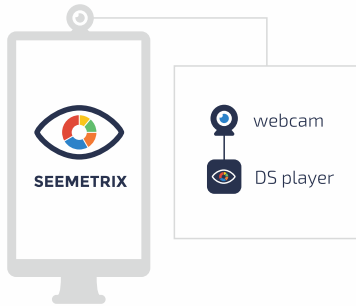

## PRODUCT OVERVIEW

Seemetrix is a web-based analytics service that provides digital signage content distributors and retailers with insight into advertising consumption and consumer behavior. By collecting anonymous audience data (gender, age group and attention time) from digital signage, advertising effectiveness can be easily analyzed using descriptive diagrams and graphs from the statistics dashboard in your personal account.

# HOW SEEMETRIX WORKS

1.

The Seemetrix app can be installed at the necessary Android/Linux DS screen or media player with connected HD web cam (or you can use built in camera).

2.

In less than a second Seemetrix proprietary software determines and tracks every person looking at the screen estimating their age, gender and viewing time with complete respect for individual privacy.